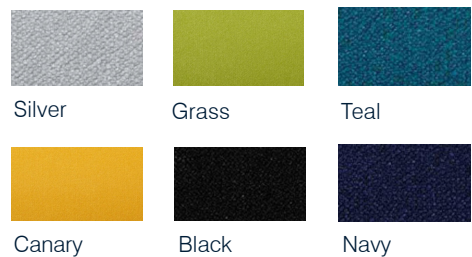

## STANDARD RANGE SWATCHES

### ASHCROFT ENCORE

Premium range available - see House Colour brochure.